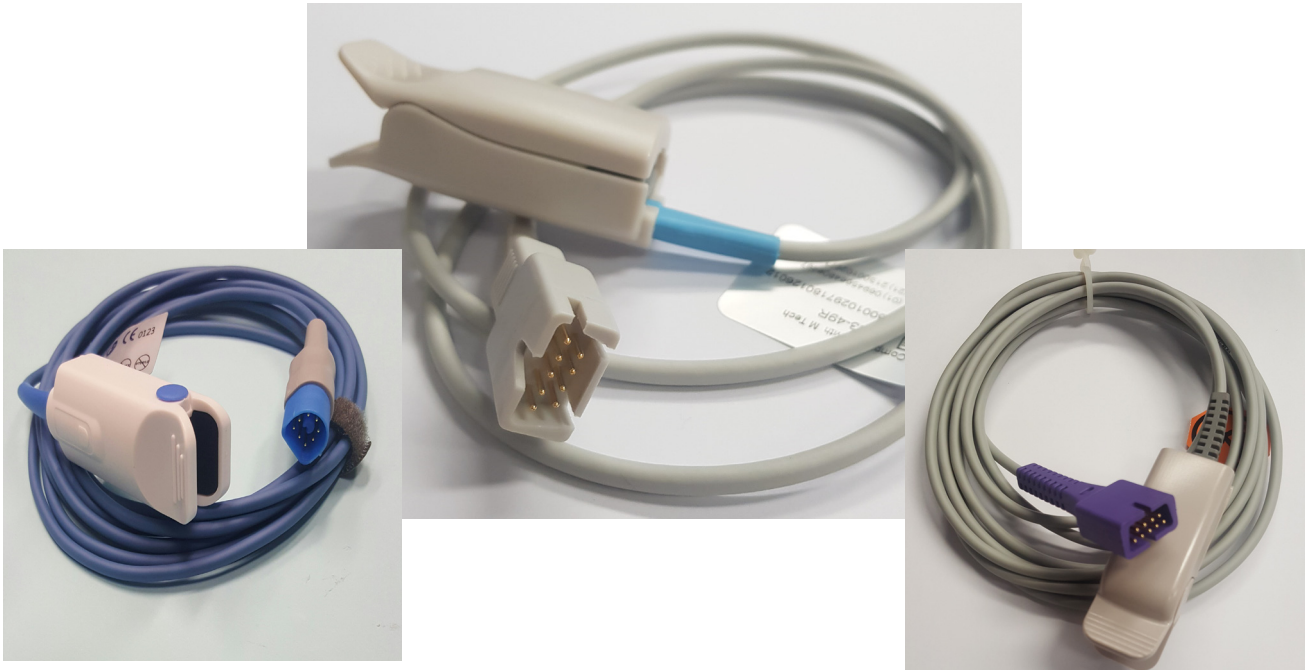

NEW MEDICAL →

**** Special Offer ****

New Medical would like to offer the following to our Valued Customers.

SpO2 Sensors \$90 Special

*Minimum order quantity 5

Until the end of August 2019 all 1-3 metre SPO2 Sensors are \$90 each if you purchase 5 or more per order. (excludes Masimo Radical and 4 metre sensors)